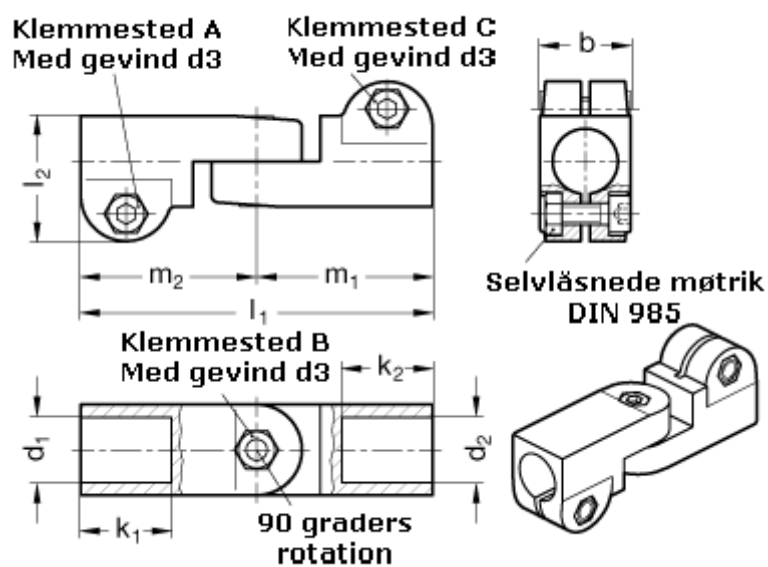

Article number: 20285B14B122BL

Description: E+G Swivel clamp connector joint  
GN285-B14-B12-2-BL

## Measures

$b = 25$	$m_1 = 48.5$
$d_1 = B14$	$m_2 = 48.5$
$d_2 = B12$	
$d_3 = M 6$	
$k_1 = 25$	
$k_2 = 25$	
$l_1 = 97$	
$l_2 = 34.5$	